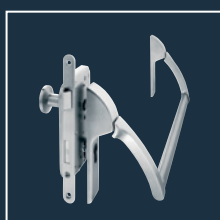

■ SYSTEM TECHNOLOGY FOR THE DOOR